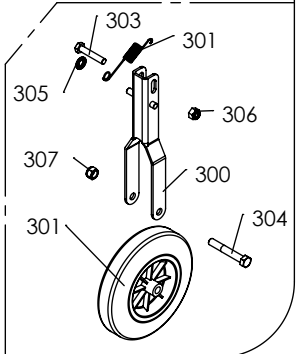

* Rep 19 : 0308040052 = GT / GC / 800 series
0308040055 = EP16 /GX / Lc170 / 550 series

** Rep 31 : 0306060021 = GC135

*** Rep 32 : 0306030024 = GC135

**** Rep 33 : 0304000185 = GC135

***** Rep 48 : 0300080404 = EP16 / EP17
0300080501 + 0300090602 = GX
0300090501 = Lc170
0300010617 = GT400